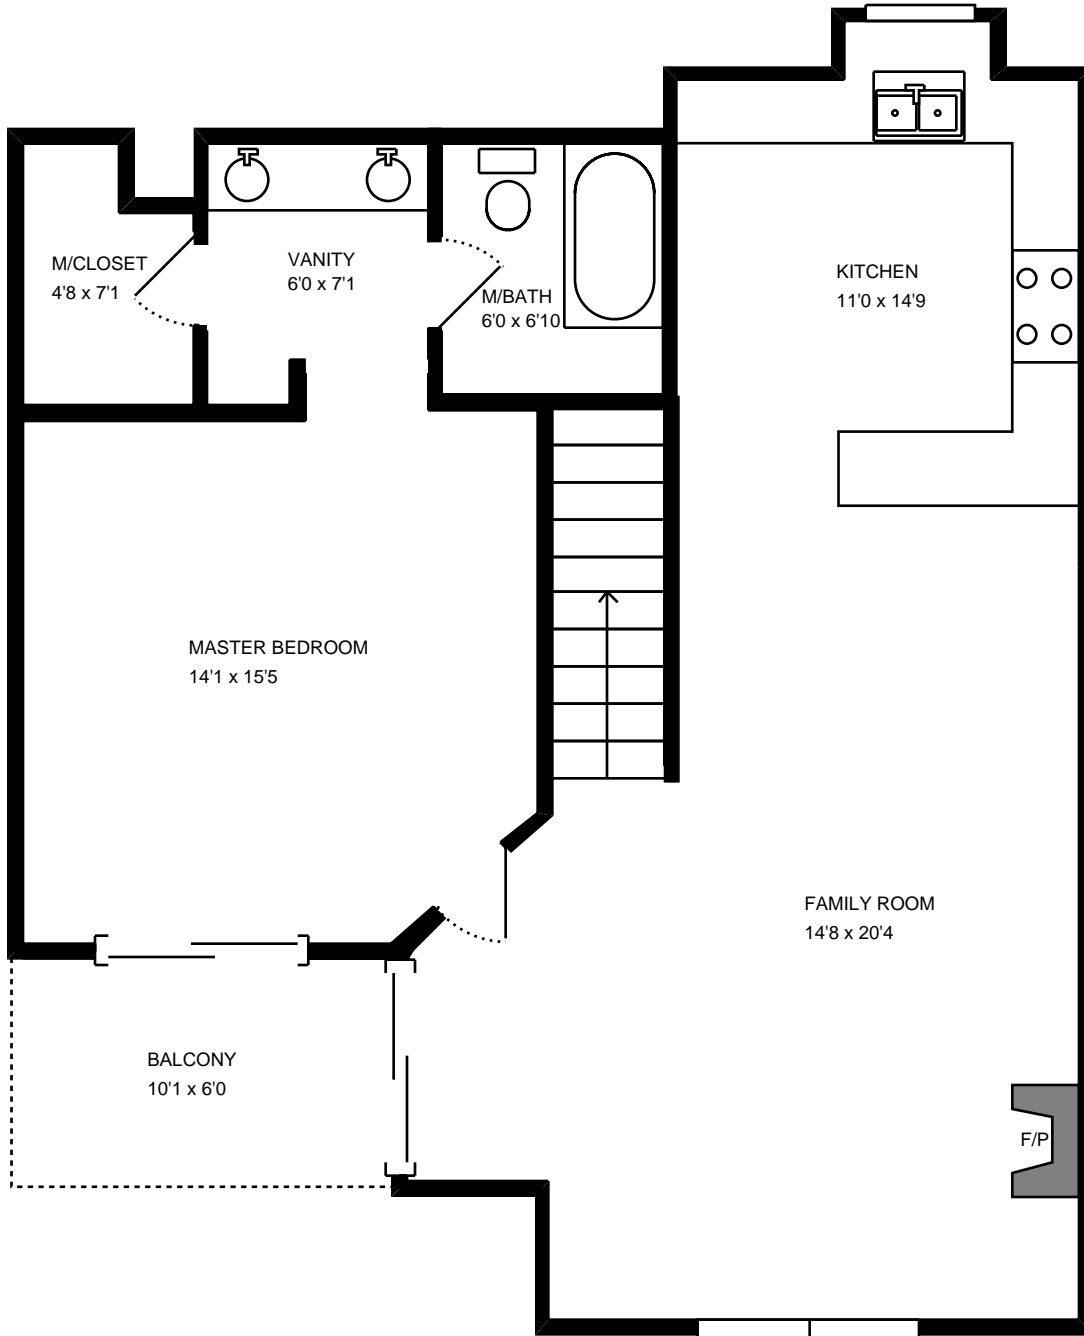

Property Address:
40 Arroyo View Circle
Belmont, CA 94002

Measure #15872844

Total interior square footage on page: 848 sf

The interior square footage listed is living space only and is not taxable square footage

Property Address:
40 Arroyo View Circle
Belmont, CA 94002

Measure #15872844